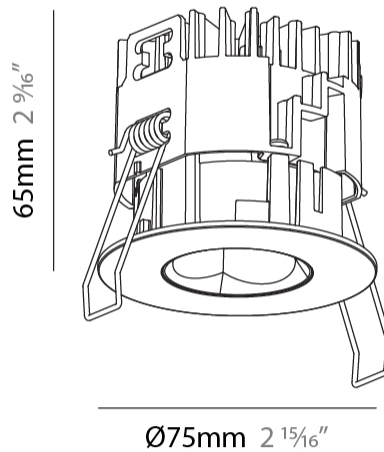

GENERAL

Series: Oiko Pro Round
Subseries: Oiko Pro Round Fixed
Brand: Prolicht
Division: Architectural
Mounting Type: Recessed
Mounting Location: Ceiling
Subcategory: Downlight

PHYSICAL

Shape: Round
Diameter (mm): 75
Diameter (in): 2 ¹⁵/₁₆
Height (mm): 65
Height (in): 2 ⁹/₁₆
Ceiling Thickness (mm): 1 - 25
Ceiling Thickness (in): 1/16 - 1 3/16
Min. Recessing Depth (mm): 70
Min. Recessing Depth (in): 2 ³/₄
Light Distribution: Direct
Diffuser: Lens Pack - Spread Lens / Linear Spread Lens / Honeycomb Louver
Fixture Finish: SSR / BKV / CWI / CRY / HAB / UFT / ITA / RUA / FTG / MYG / LOD / PUS / FRO / FUP / KIA / POP / BLS / SPG / MEY / GOH / GUM / CHC / COM / ABZ / JAG / OBR / MOS / ROR
Fixture Material: Aluminum Die Cast
Cut-out Measurements: 68mm / 2 11/16" Diameter

ELECTRICAL

Lamp Type: LED (Zhaga Standard)
Input Wattage (W): 14
Total Output Wattage (W): 12.7
Dimming: Dali Dimming
Driver Included: No
Driver Location: Recessed Housing
Driver Type: Constant Current - Universal (120Vac only for DALI driver)
Driver Class: Class 2
Input Voltage (V): 120 - 277
Constant Current (MA): 700

LED

Color Temperature (°K): 2700-6500 Tunable White
Max. Delivered Lumen (lm): 1129
Nominal Lumen (lm): 1460
CRI: >93 CRI
Lamp Life (hrs): 50000
Special LEDs offerings: Tunable White

OPTICAL

Reflector°: 36
Adjustability: Fixed

RATINGS AND CERTIFICATIONS

Certified By: Certified for North American Standards
IP rating: IP20