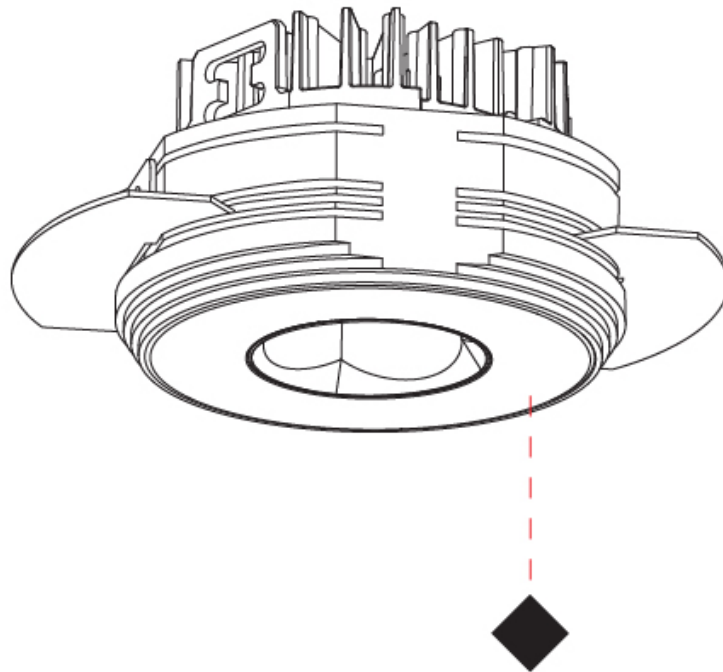

OIKO PRO ROUND FIXED TRIMLESS

A35882-

PROJECT

TYPE

SPECIFIER

QUANTITY

DATE