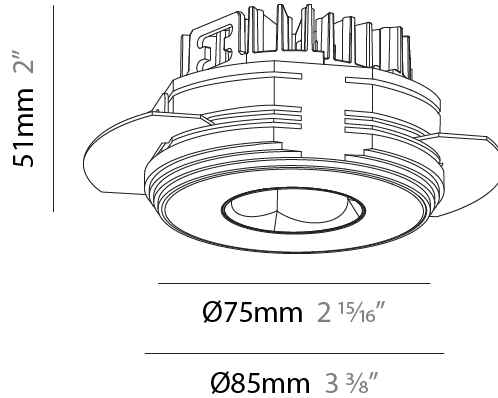

GENERAL

Series: Oiko Pro Round
Subseries: Oiko Pro Round Fixed
Brand: Prolicht
Division: Architectural
Mounting Type: Trimless
Mounting Location: Ceiling
Subcategory: Downlight

PHYSICAL

Shape: Round
Diameter (mm): 75
Diameter (in): 2 ¹⁵/₁₆
Height (mm): 51
Height (in): 2
Ceiling Thickness (mm): 10 / 12.5 / 15 / 25
Ceiling Thickness (in): 3/8 or 1/2 or 9/16 or 1
Min. Recessing Depth (mm): 55
Min. Recessing Depth (in): 2 ³/₁₆
Light Distribution: Direct
Diffuser: Lens Pack - Spread Lens / Linear Spread Lens / Honeycomb Louver
Fixture Finish: SSR / BKV / CWI / CRY / HAB / UFT / ITA / RUA / FTG / MYG / LOD / PUS / FRO / FUP / KIA / POP / BLS / SPG / MEY / GOH / GUM / CHC / COM / ABZ / JAG / OBR / MOS / ROR
Fixture Material: Aluminum Die Cast
Cut-out Measurements: 86mm / 2 11/16" Diameter

ELECTRICAL

Lamp Type: LED (Zhaga Standard)
Input Wattage (W): 14
Total Output Wattage (W): 12.7
Dimming: Dali Dimming
Driver Included: No
Driver Location: Recessed Housing
Driver Type: Constant Current - Universal (120Vac only for DALI driver)
Driver Class: Class 2
Input Voltage (V): 120 - 277
Constant Current (MA): 700

LED

Color Temperature (°K): 2700-6500 Tunable White
Max. Delivered Lumen (lm): 1240
Nominal Lumen (lm): 1460
CRI: >90 CRI
Lamp Life (hrs): 50000
Special LEDs offerings: Tunable White

OPTICAL

Reflector°: 52
Adjustability: Fixed

RATINGS AND CERTIFICATIONS

Certified By: Certified for North American Standards
IP rating: IP20