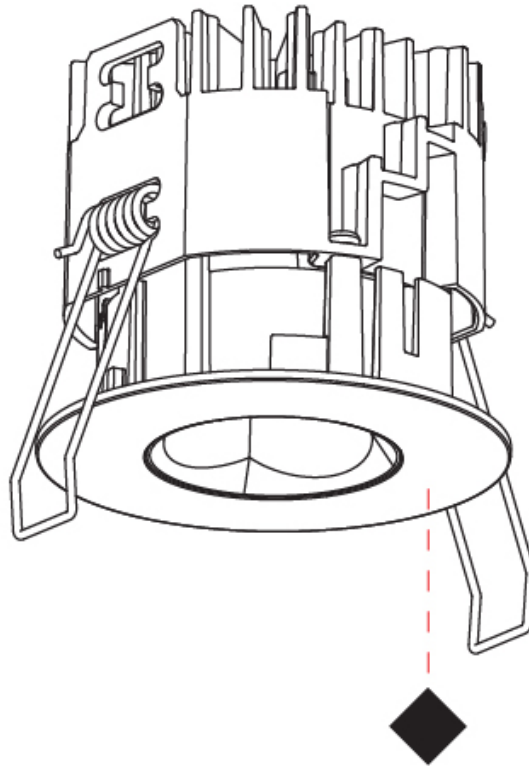

OIKO PRO ROUND FIXED RECESSED

A35871-

PROJECT _____

TYPE _____

SPECIFIER _____

QUANTITY _____

DATE _____

A