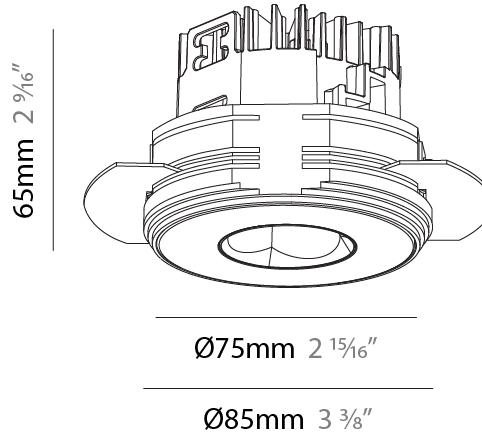

GENERAL

Series: Oiko Pro Round
Subseries: Oiko Pro Round Fixed
Brand: Prolicht
Division: Architectural
Mounting Type: Trimless
Mounting Location: Ceiling
Subcategory: Downlight

PHYSICAL

Shape: Round
Diameter (mm): 75
Diameter (in): 2 15/16
Height (mm): 65
Height (in): 2 9/16
Ceiling Thickness (mm): 10 / 12.5 / 15 / 25
Ceiling Thickness (in): 3/8 or 1/2 or 9/16 or 1
Min. Recessing Depth (mm): 70
Min. Recessing Depth (in): 2 3/4
Light Distribution: Direct
Diffuser: Lens Pack - Spread Lens / Linear Spread Lens / Honeycomb Louver
Fixture Finish: SSR / BKV / CWI / CRY / HAB / UFT / ITA / RUA / FTG / MYG / LOD / PUS / FRO / FUP / KIA / POP / BLS / SPG / MEY / GOH / GUM / CHC / COM / ABZ / JAG / OBR / MOS / ROR
Fixture Material: Aluminum Die Cast
Cut-out Measurements: 86mm / 2 11/16" Diameter

ELECTRICAL

Lamp Type: LED (Zhaga Standard)
Input Wattage (W): 14
Total Output Wattage (W): 12.7
Dimming: Dali Dimming
Driver Included: No
Driver Location: Recessed Housing
Driver Type: Constant Current - Universal (120Vac only for DALI driver)
Driver Class: Class 2
Input Voltage (V): 120 - 277
Constant Current (MA): 700

LED

Color Temperature (°K): 2700-6500 Tunable White
Max. Delivered Lumen (lm): 1129
Nominal Lumen (lm): 1460
CRI: >90 CRI
Lamp Life (hrs): 50000
Special LEDs offerings: Tunable White

OPTICAL

Reflector°: 36
Adjustability: Fixed

RATINGS AND CERTIFICATIONS

Certified By: Certified for North American Standards
IP rating: IP20