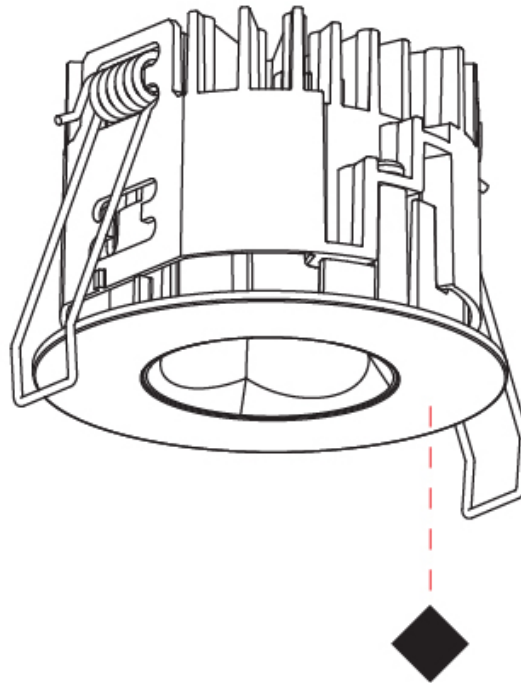

OIKO PRO ROUND FIXED RECESSED

A35872-

PROJECT

TYPE

SPECIFIER

QUANTITY

DATE

A