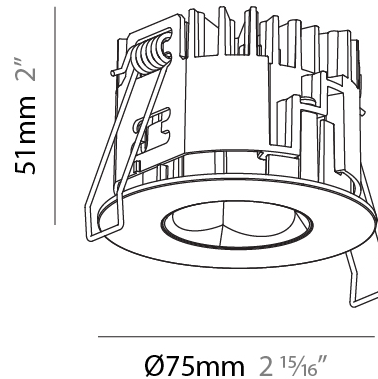

GENERAL

Series: Oiko Pro Round
Subseries: Oiko Pro Round Fixed
Brand: Prolicht
Division: Architectural
Mounting Type: Recessed
Mounting Location: Ceiling
Subcategory: Downlight

PHYSICAL

Shape: Round
Diameter (mm): 75
Diameter (in): 2 15/16
Height (mm): 51
Height (in): 2
Ceiling Thickness (mm): 1 - 25
Ceiling Thickness (in): 1/16 - 1 3/16
Min. Recessing Depth (mm): 55
Min. Recessing Depth (in): 2 3/16
Light Distribution: Direct
Diffuser: Lens Pack - Spread Lens / Linear Spread Lens / Honeycomb Louver
Fixture Finish: [SSR / BKV / CWI / CRY / HAB / UFT / ITA / RUA / FTG / MYG / LOD / PUS / FRO / FUP / KIA / POP / BLS / SPG / MEY / GOH / GUM / CHC / COM / ABZ / JAG / OBR / MOS / ROR](#)
Fixture Material: Aluminum Die Cast
Cut-out Measurements: 68mm / 2 11/16" Diameter

ELECTRICAL

Lamp Type: LED (Zhaga Standard)
Input Wattage (W): 14
Total Output Wattage (W): 12.7
Dimming: Dali Dimming
Driver Included: No
Driver Location: Recessed Housing
Driver Type: Constant Current - Universal (120Vac only for DALI driver)
Driver Class: Class 2
Input Voltage (V): 120 - 277
Constant Current (MA): 700

LED

Color Temperature (°K): 2700-6500 Tunable White
Max. Delivered Lumen (lm): 1240
Nominal Lumen (lm): 1460
CRI: >93 CRI
Lamp Life (hrs): 50000
Special LEDs offerings: Tunable White

OPTICAL

Reflector°: 52
Adjustability: Fixed

RATINGS AND CERTIFICATIONS

Certified By: Certified for North American Standards
IP rating: IP20