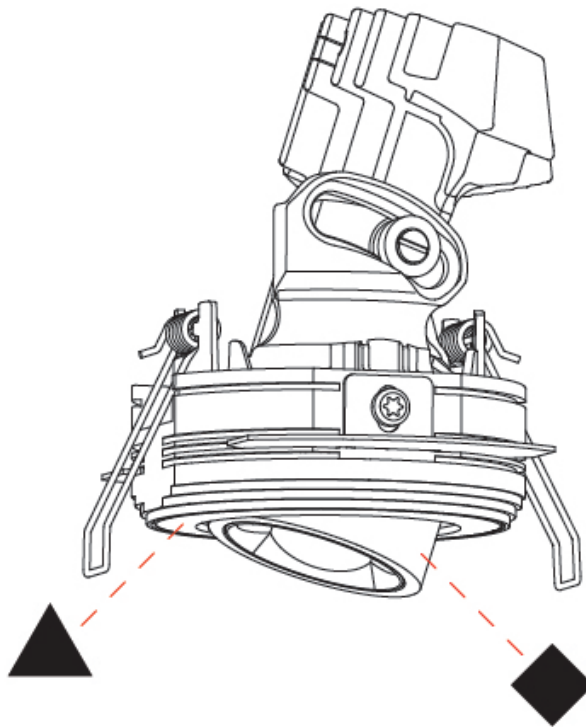

OIKO PRO ROUND ADJUSTABLE TRIMLESS

A35884-

PROJECT

TYPE

SPECIFIER

QUANTITY

DATE